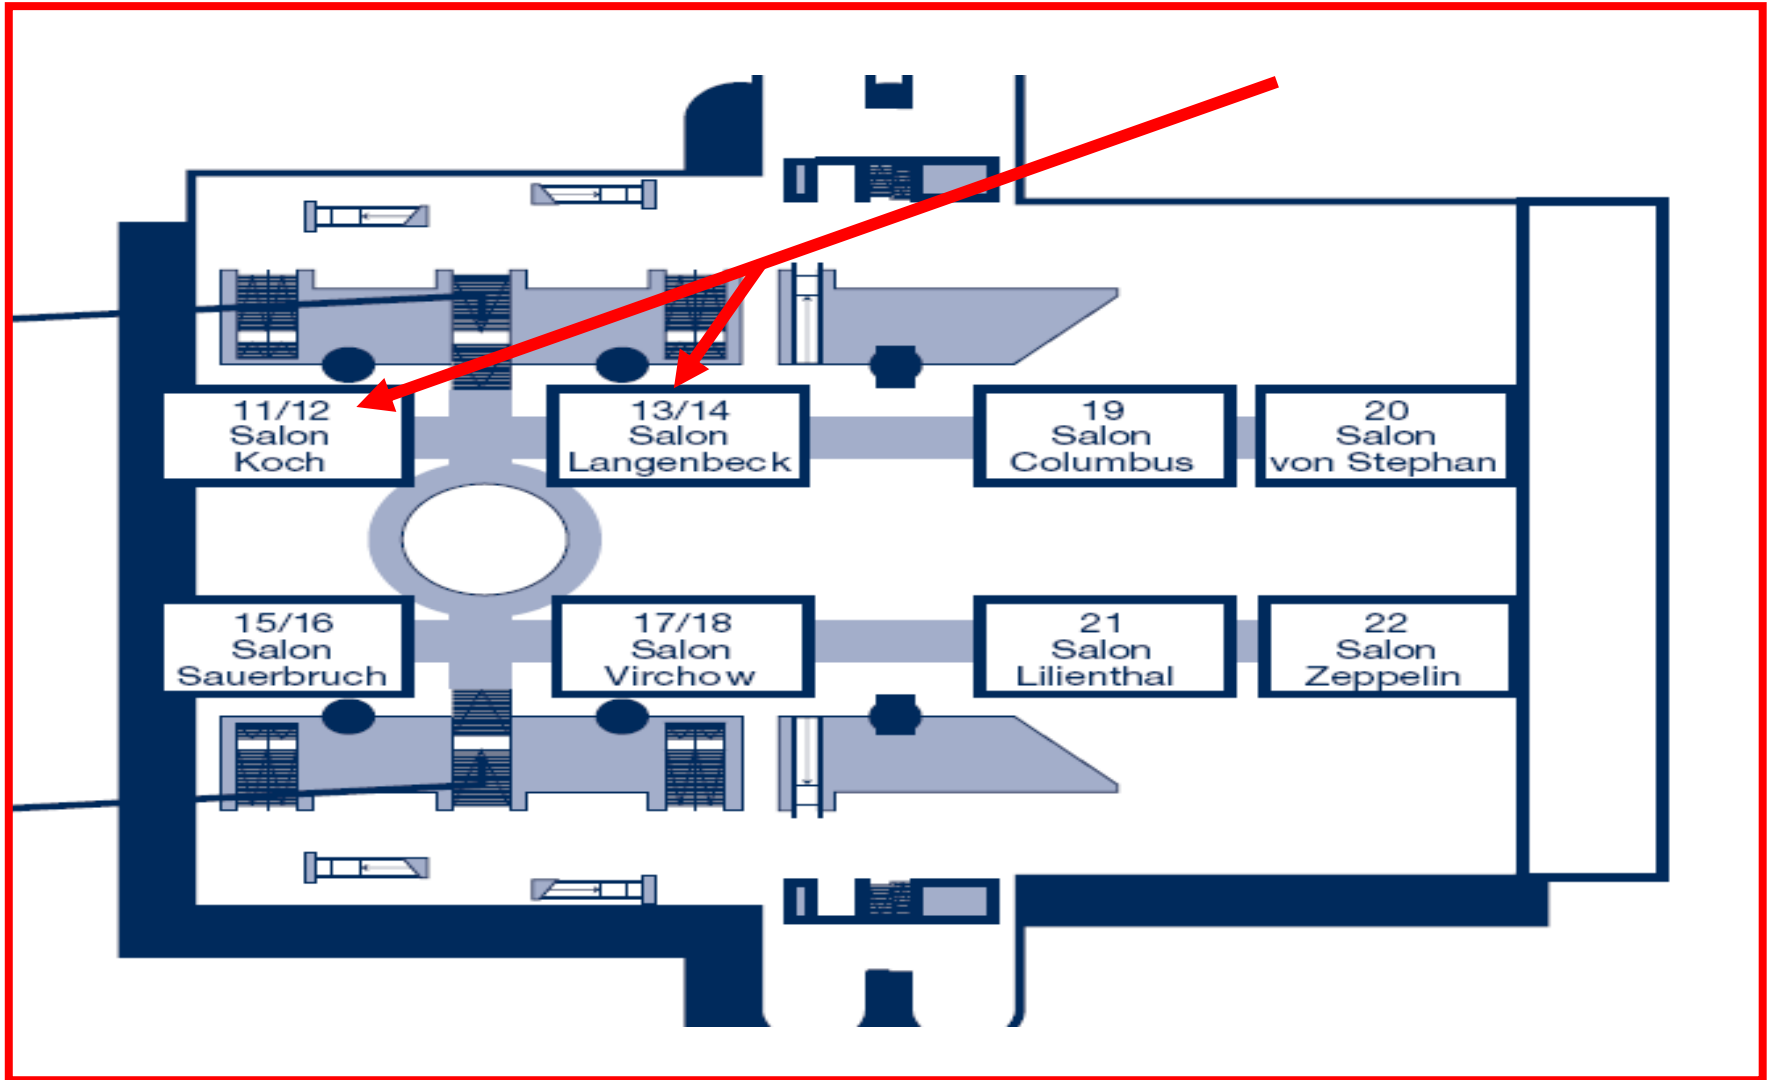

# EHA WP Meeting Locations

2009

Salon Koch and Langenbeck are  
are in the main congress venue.  
Close to each other.

# FLOORPLAN OF THE ICC