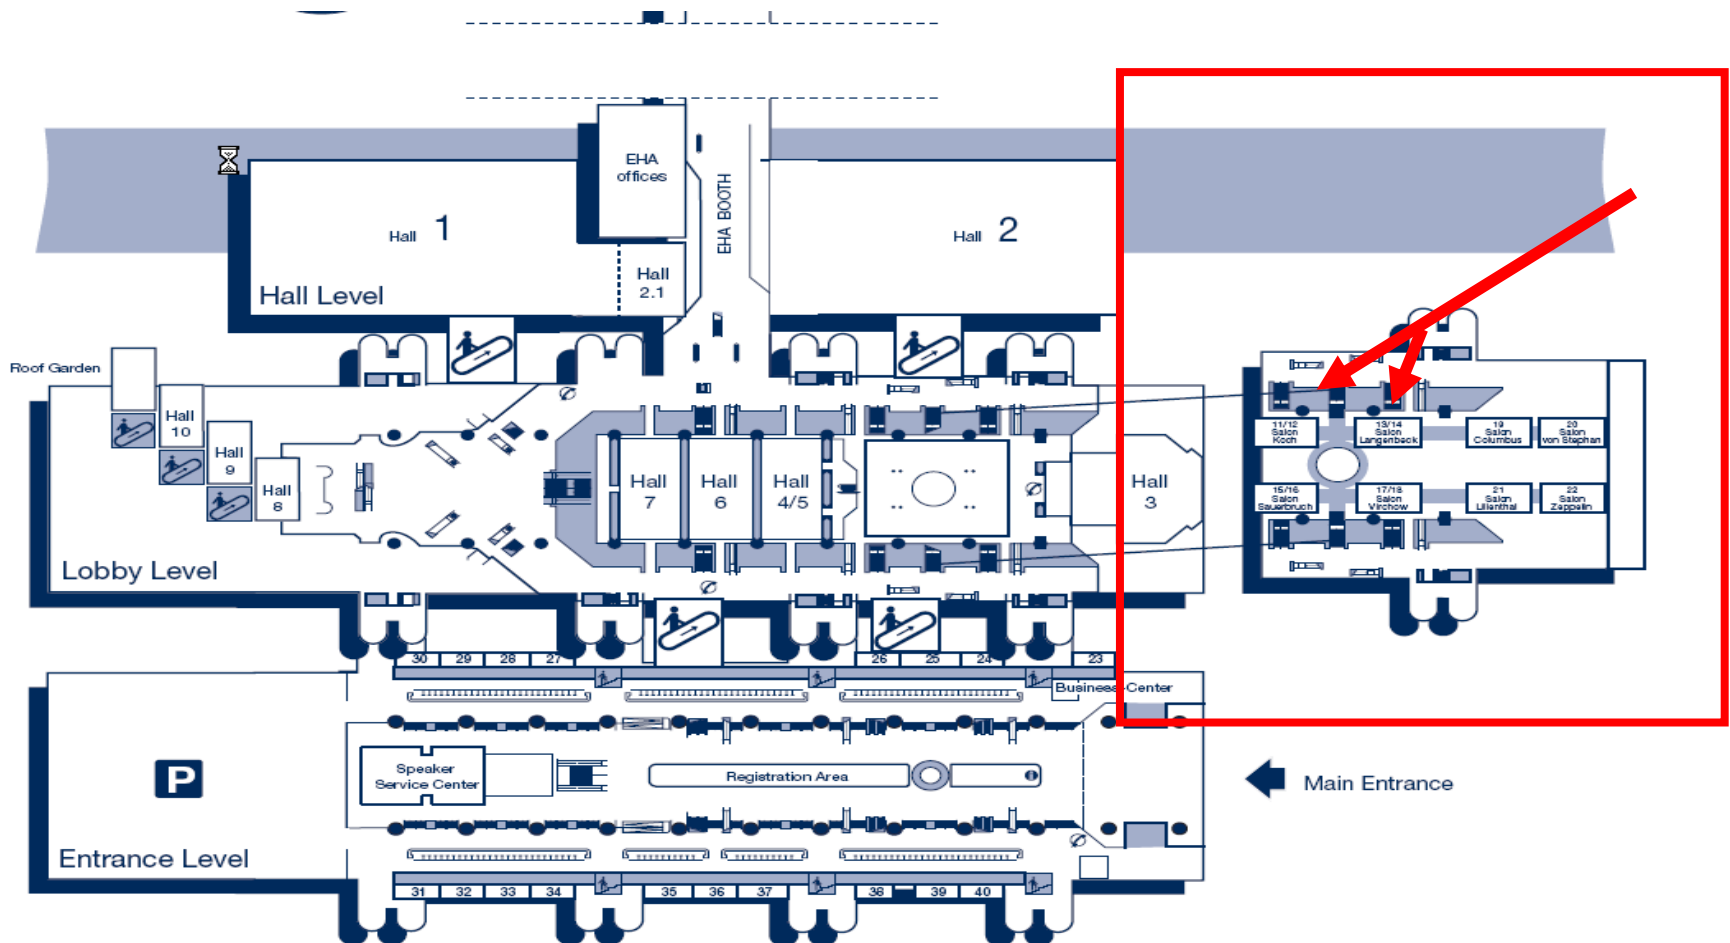

# EHA WP Meeting Locations

2009

Salon Koch and Langenbeck are  
are in the main congress venue.  
Close to each other.

# FLOORPLAN OF THE ICC